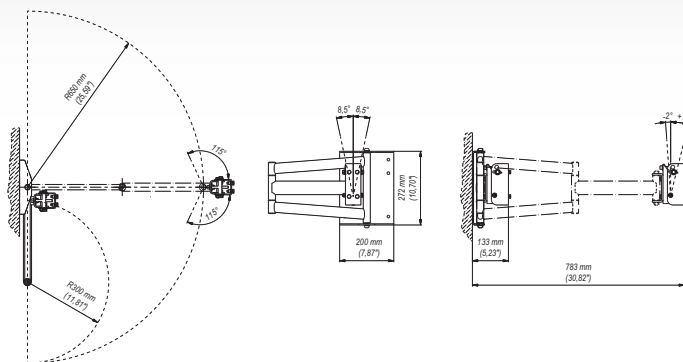

# SAP3 ■ Dual Swing Arm Wall Mount 42"-60"

## Features

- 1 **MAXIMUM WALL DISTANCE:**  
783 mm
- 2 **MAXIMUM LOAD CAPACITY:**  
80 Kg
- 3 **SOLID BUILD**  
3 mm thick powder-coated metal sheet

## Technical Data

100x100 mm 200x100 mm 200x200 mm 300x300 mm 400x200 mm 400x400 mm 600x400 mm 800x200 mm 800x400 mm	115°/115°  -2°/+14°	42"-60"	min. 133 mm max. 783 mm
80 Kg	-2°/+14°	min. 50x75 mm max. 850x460 mm	-8,5°/+8,5°

## Trade Information

Index	Colour	Package	EAN
SAP3c-B	■	■	5908252960101
SAP3s-B	■	■	5908252961030

Package Dimensions [mm] (H x W x D)	480x280x130
Weight [Kg]	7,65